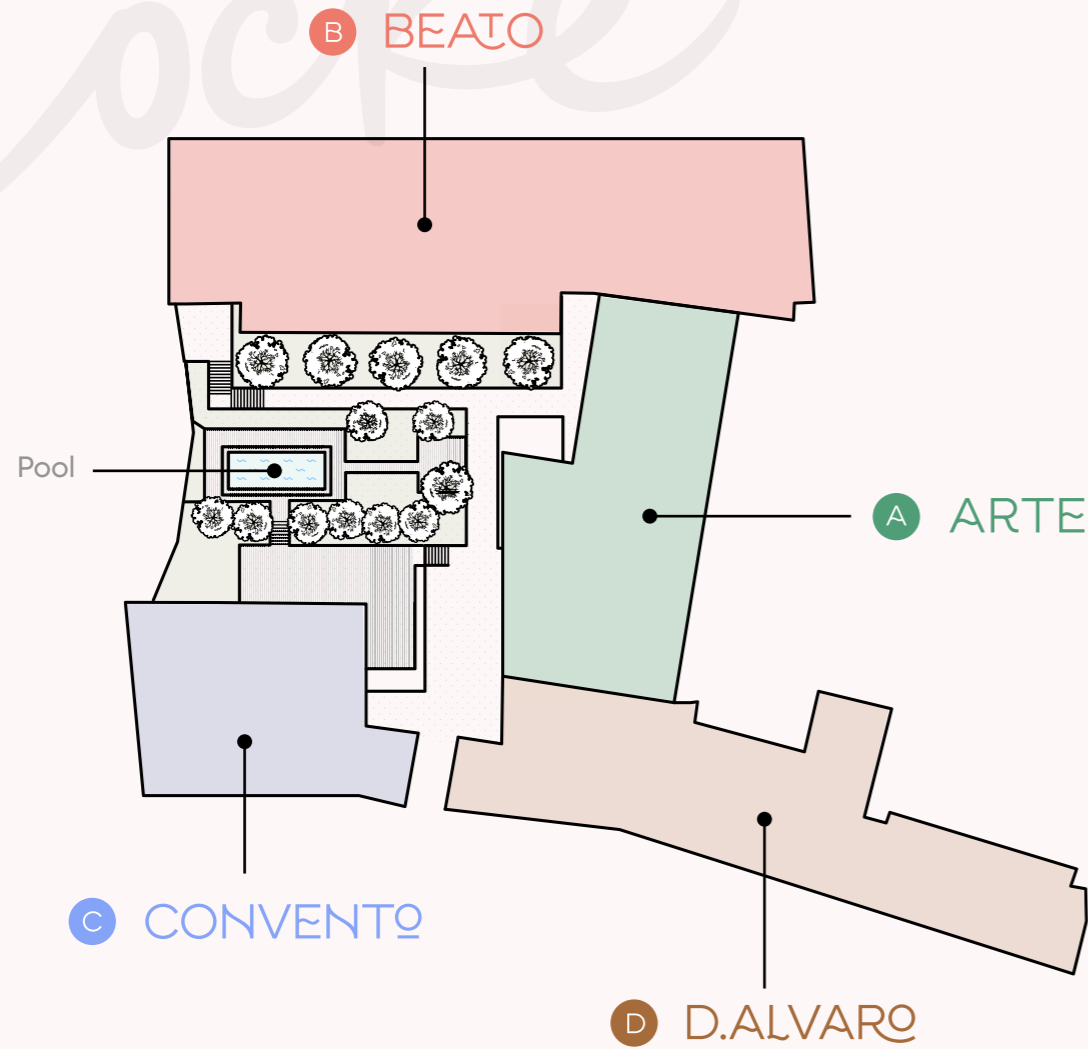

Overview

B BEATO

- Reception 0
- Cafe Castro's 0
- The Kissaten OPENING SOON. -1
- Meeting Rooms -1
- Spiritland Lisbon OPENING SOON. -3
- Gym -3
- Changing Rooms -4

Elevators

Elevator 1	-4	-3	-2	-1	0	1	2	3	4	5
Elevator 2	-4	-3	-2	-1	0	1	2	3	4	5
Elevator 3	-6	-5	-4	-3	-2	-1	0			
Elevator 4	-6	-4	-3	-2	-1	0				

PLEASE NOTE THAT LIST 4 DOES NOT VISIT THE PARKING LEVEL.

Elevator 5	-6	-5	-4	-3	-2	-1	0	1	2	3	4	5	6
------------	----	----	----	----	----	----	---	---	---	---	---	---	---

B 0

- Reception
- Elevators 1/2/3/4/5
- Café Castro's

B -1

- The Kissaten OPENING SOON.
- Elevators 1/2/3/4/5
- Meeting Rooms

B -3

- Spiritland Lisbon OPENING SOON.
- Elevators 1/2/3/4/5
- Gym

B -4

- Elevators 1/2/3/4/5
- Gym Changing Rooms

A ARTE

- Santa Joana OPENING SOON.
- Bar Joana OPENING SOON.
- O Pequeno OPENING SOON.

-
-
-

- Santa Joana OPENING SOON.
- Bar Joana OPENING SOON.
- O Pequeno OPENING SOON.

C CONVENTO

- Santa Marta -4
- Car Parking Entrance -4

C -4

- Santa Marta

C -4

- Parking Entrance