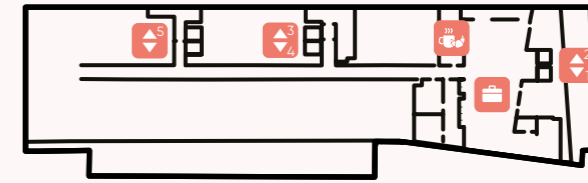

Overview

B BEATO

- Reception 0
- Cafe Castro's 0
- The Kissaten OPENING SOON. -1
- Meeting Rooms -1
- Spiritland Lisbon OPENING SOON. -3
- Gym -3
- Changing Rooms -4

Elevators

Elevator 1	-4	-3	-2	-1	0	1	2	3	4	5
Elevator 2	-4	-3	-2	-1	0	1	2	3	4	5
Elevator 3	-6	-5	-4	-3	-2	-1	0			
Elevator 4	-6	-4	-3	-2	-1	0				

PLEASE NOTE THAT LIST 4 DOES NOT VISIT THE PARKING LEVEL.

Elevator 5	-6	-5	-4	-3	-2	-1	0	1	2	3	4	5	6
------------	----	----	----	----	----	----	---	---	---	---	---	---	---

B 0

- Reception
- Elevators 1/2/3/4/5
- Café Castro's

-
-
-

- Santa Joana OPENING SOON.
- Bar Joana OPENING SOON.
- O Pequeno OPENING SOON.

C CONVENTO

- Santa Marta -4
- Car Parking Entrance -4

C -4

- Santa Marta

C -4

- Parking Entrance